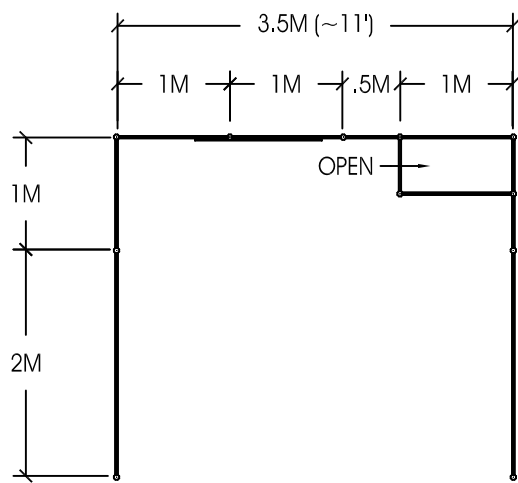

DELUXE BOOTH

PLAN VIEW