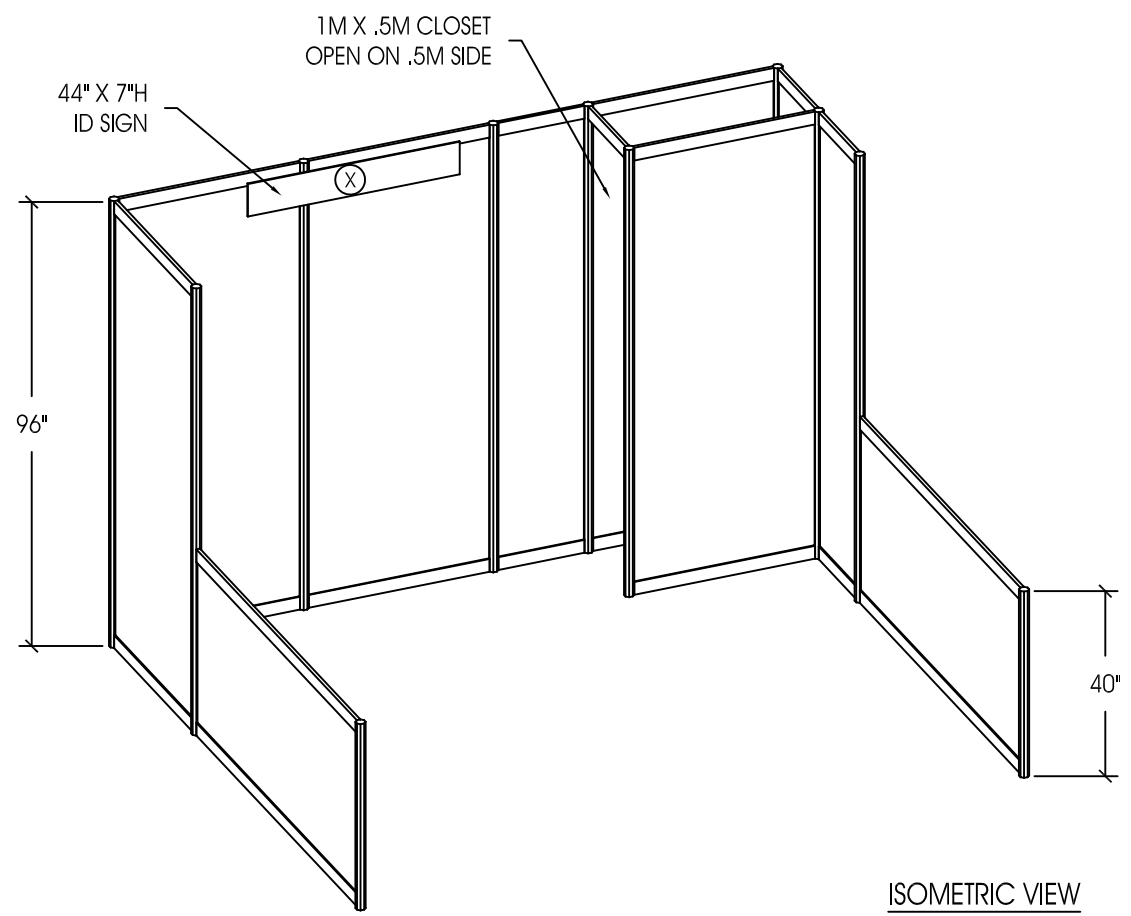

ISOMETRIC VIEW

Metal: SILVER
Panel: TBD
C-Top: TBD
Light: N/A

(X) - INDICATES GRAPHIC PANEL

Client: **EDS**
Show: ELECTRONIC DISTRIBUTION SERVICES
Facility: Las Vegas - Paris Hotel - Ballroom

Design No: EXHIBITOR BOOTH
Description: 10' X 11' X 8'H GEM WALLS
Booth No:

Project No: 11-1105-05739
Requestor: Julie Jenkins
Concept: V3
Design Rev: 03-08-11

Date: Mar 08, 2011
Designer: V Criswell
Detailer:
Page No: 1 of 1