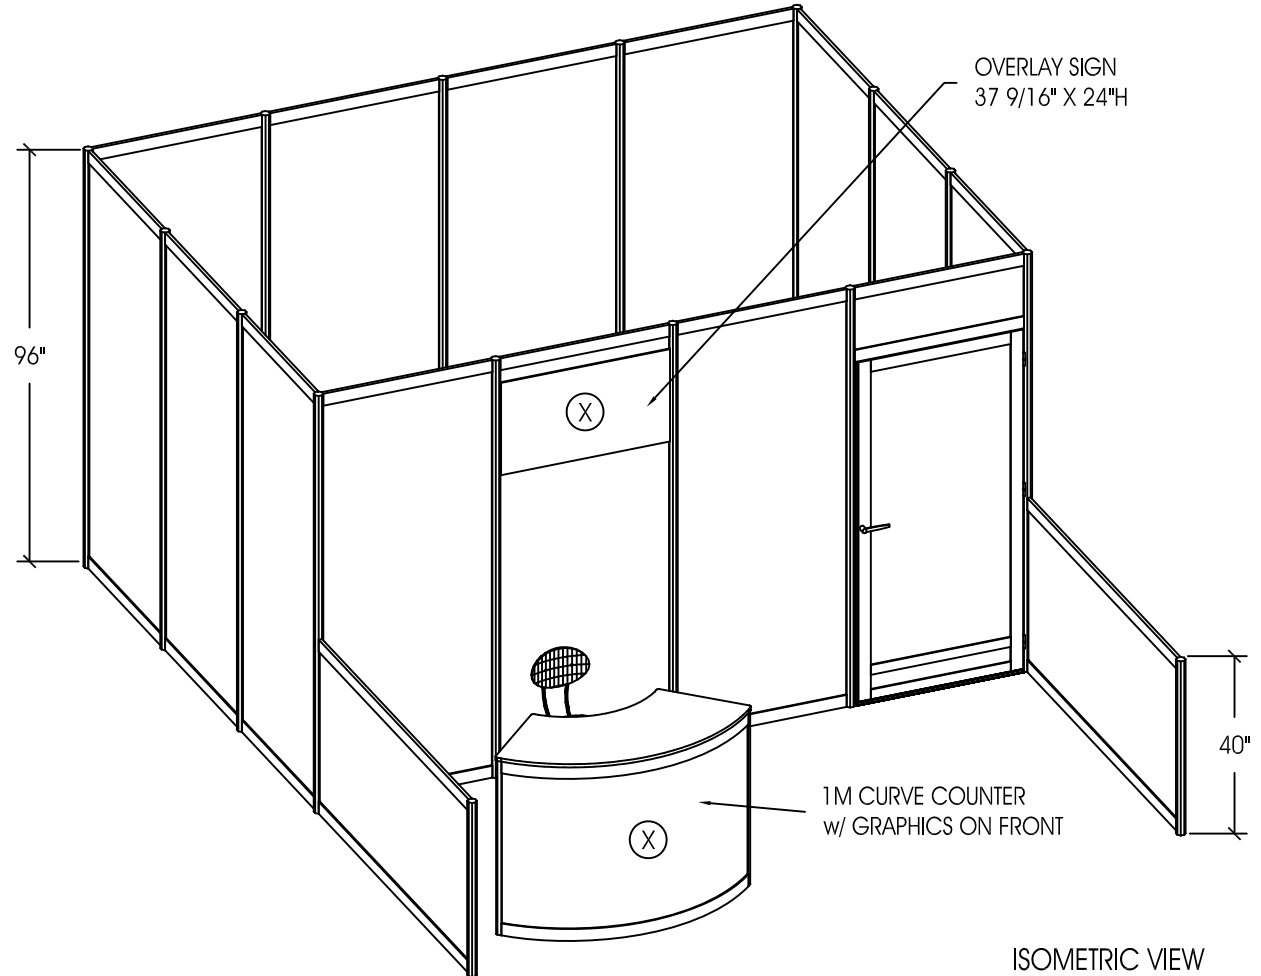

ISOMETRIC VIEW

Metal: SILVER
Panel: TBD
C-Top: TBD
Light: N/A

(X) - INDICATES GRAPHIC PANEL

Client: **EDS**
Show: ELECTRONIC DISTRIBUTION SERVICES
Facility: Las Vegas - Paris Hotel - Ballroom

Design No: EURO SUITE
Description: 3M X 4M X 8'H - GEM WALLS
Booth No:

Project No: 11-1105-05739
Requestor: Julie Jenkins
Concept: V2
Design Rev: 00-00-00

Date: Feb 10, 2011
Designer: V Criswell
Detailer:
Page No: 1 of 1