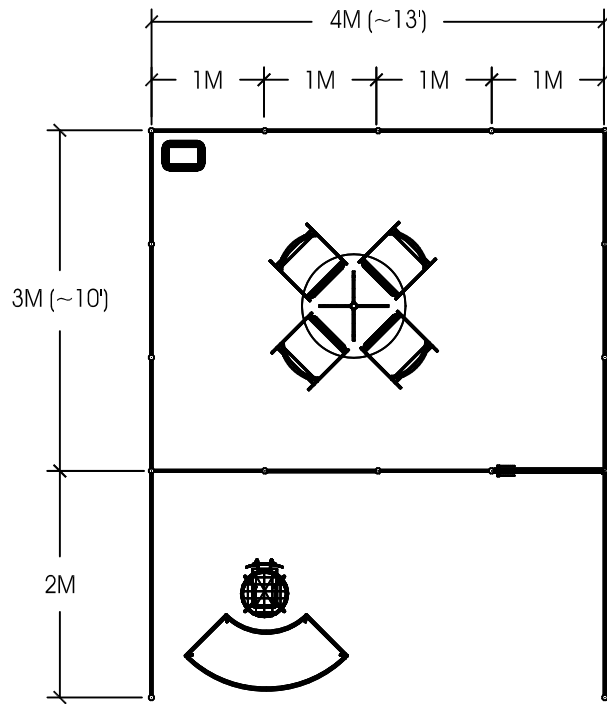

EURO SUITE - 5M X 4M X 8'H

PLAN VIEW